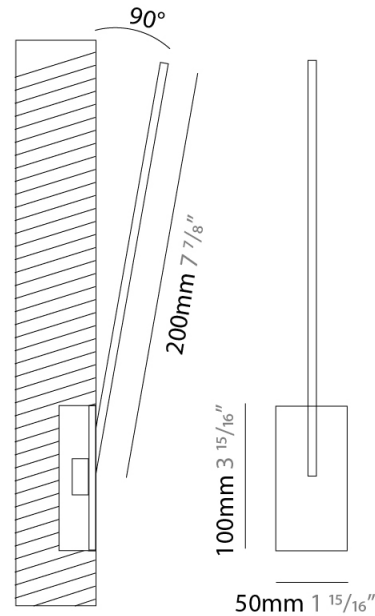

PROJECT	
TYPE	
SPECIFIER	
QUANTITY	
DATE	

SPILLO 1 ROD RECESSED

D46012- -
base number   Color   Finish
                                 Temperature   Options

1. To build a product code in our configurator select the specify button on the base model # product page
2. To build a manual product code on this datasheet choose from the options listed below in blue font and add the suffix to the base model #

GENERAL

Series: Spillo
Subseries: Spillo 1 Rod
Brand: Icone
Division: Design
Mounting Type: Recessed
Mounting Location: Wall
Subcategory: Ambient

PHYSICAL

Shape: Rectangle
Width (mm): 50
Width (in): 1 15/16
Height (mm): 200
Height (in): 7 7/8
Light Distribution: Adjustable
Fixture Finish: WHI / BLK / CHR / BGD
Fixture Material: Brass

ELECTRICAL

Lamp Type: LED
Total Output Wattage (W): 2.64
Dimming: 0-10V Dimming
Driver Included: No
Driver Location: Remote
Driver Type: Constant Voltage - 120 / 277Vac
Driver Class: Class 2
Input Voltage (V): 120 - 277
Output Voltage (V): 12
Upon Request: (Not included, see components) 0-10Vdc dimming / 277Vac

LED

Color Temperature (°K): 2700 / 3000
Nominal Lumen (lm): 220
CRI: >90 CRI
Lamp Life (hrs): 50000

OPTICAL

Adjustability: Tilt 120°

RATINGS AND CERTIFICATIONS

Certified By: Certified for North American Standards
IP rating: IP20